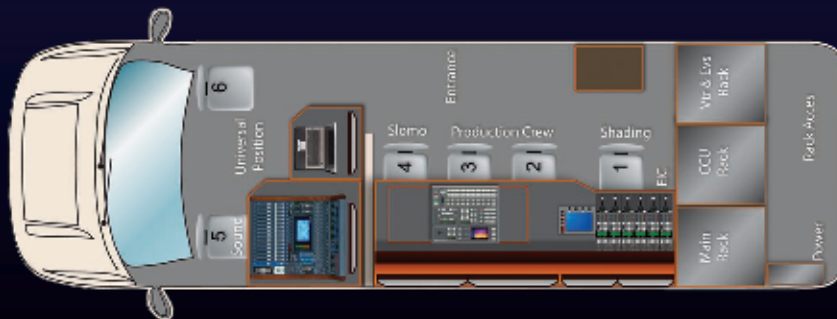

# UNIT6

Up to 6 Camera's SD/HD  
Up to 7 VTR's  
Up to 3 HDR/LSM  
Up to 6 comfortable seat

Sound

Production

Control Unit

## Small HD-SD 6 camera production unit

6 comfortable workspaces, Acoustically separated sound area Universal - position (producer, graphics,...), Technical racks accessible from rear door