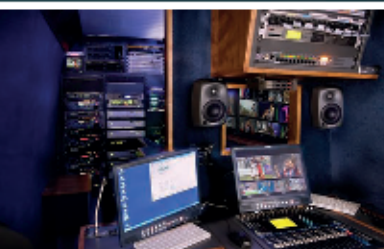

# UNIT6

Up to 6 Camera's SD/HD  
Up to 7 VTR's  
Up to 3 HDR/LSM  
Up to 6 comfortable seat

Sound

Production

Control Unit

## Small HD-SD 6 camera production unit

6 comfortable workspaces, Acoustically separated sound area Universal - position (producer, graphics,...), Technical racks accessible from rear door